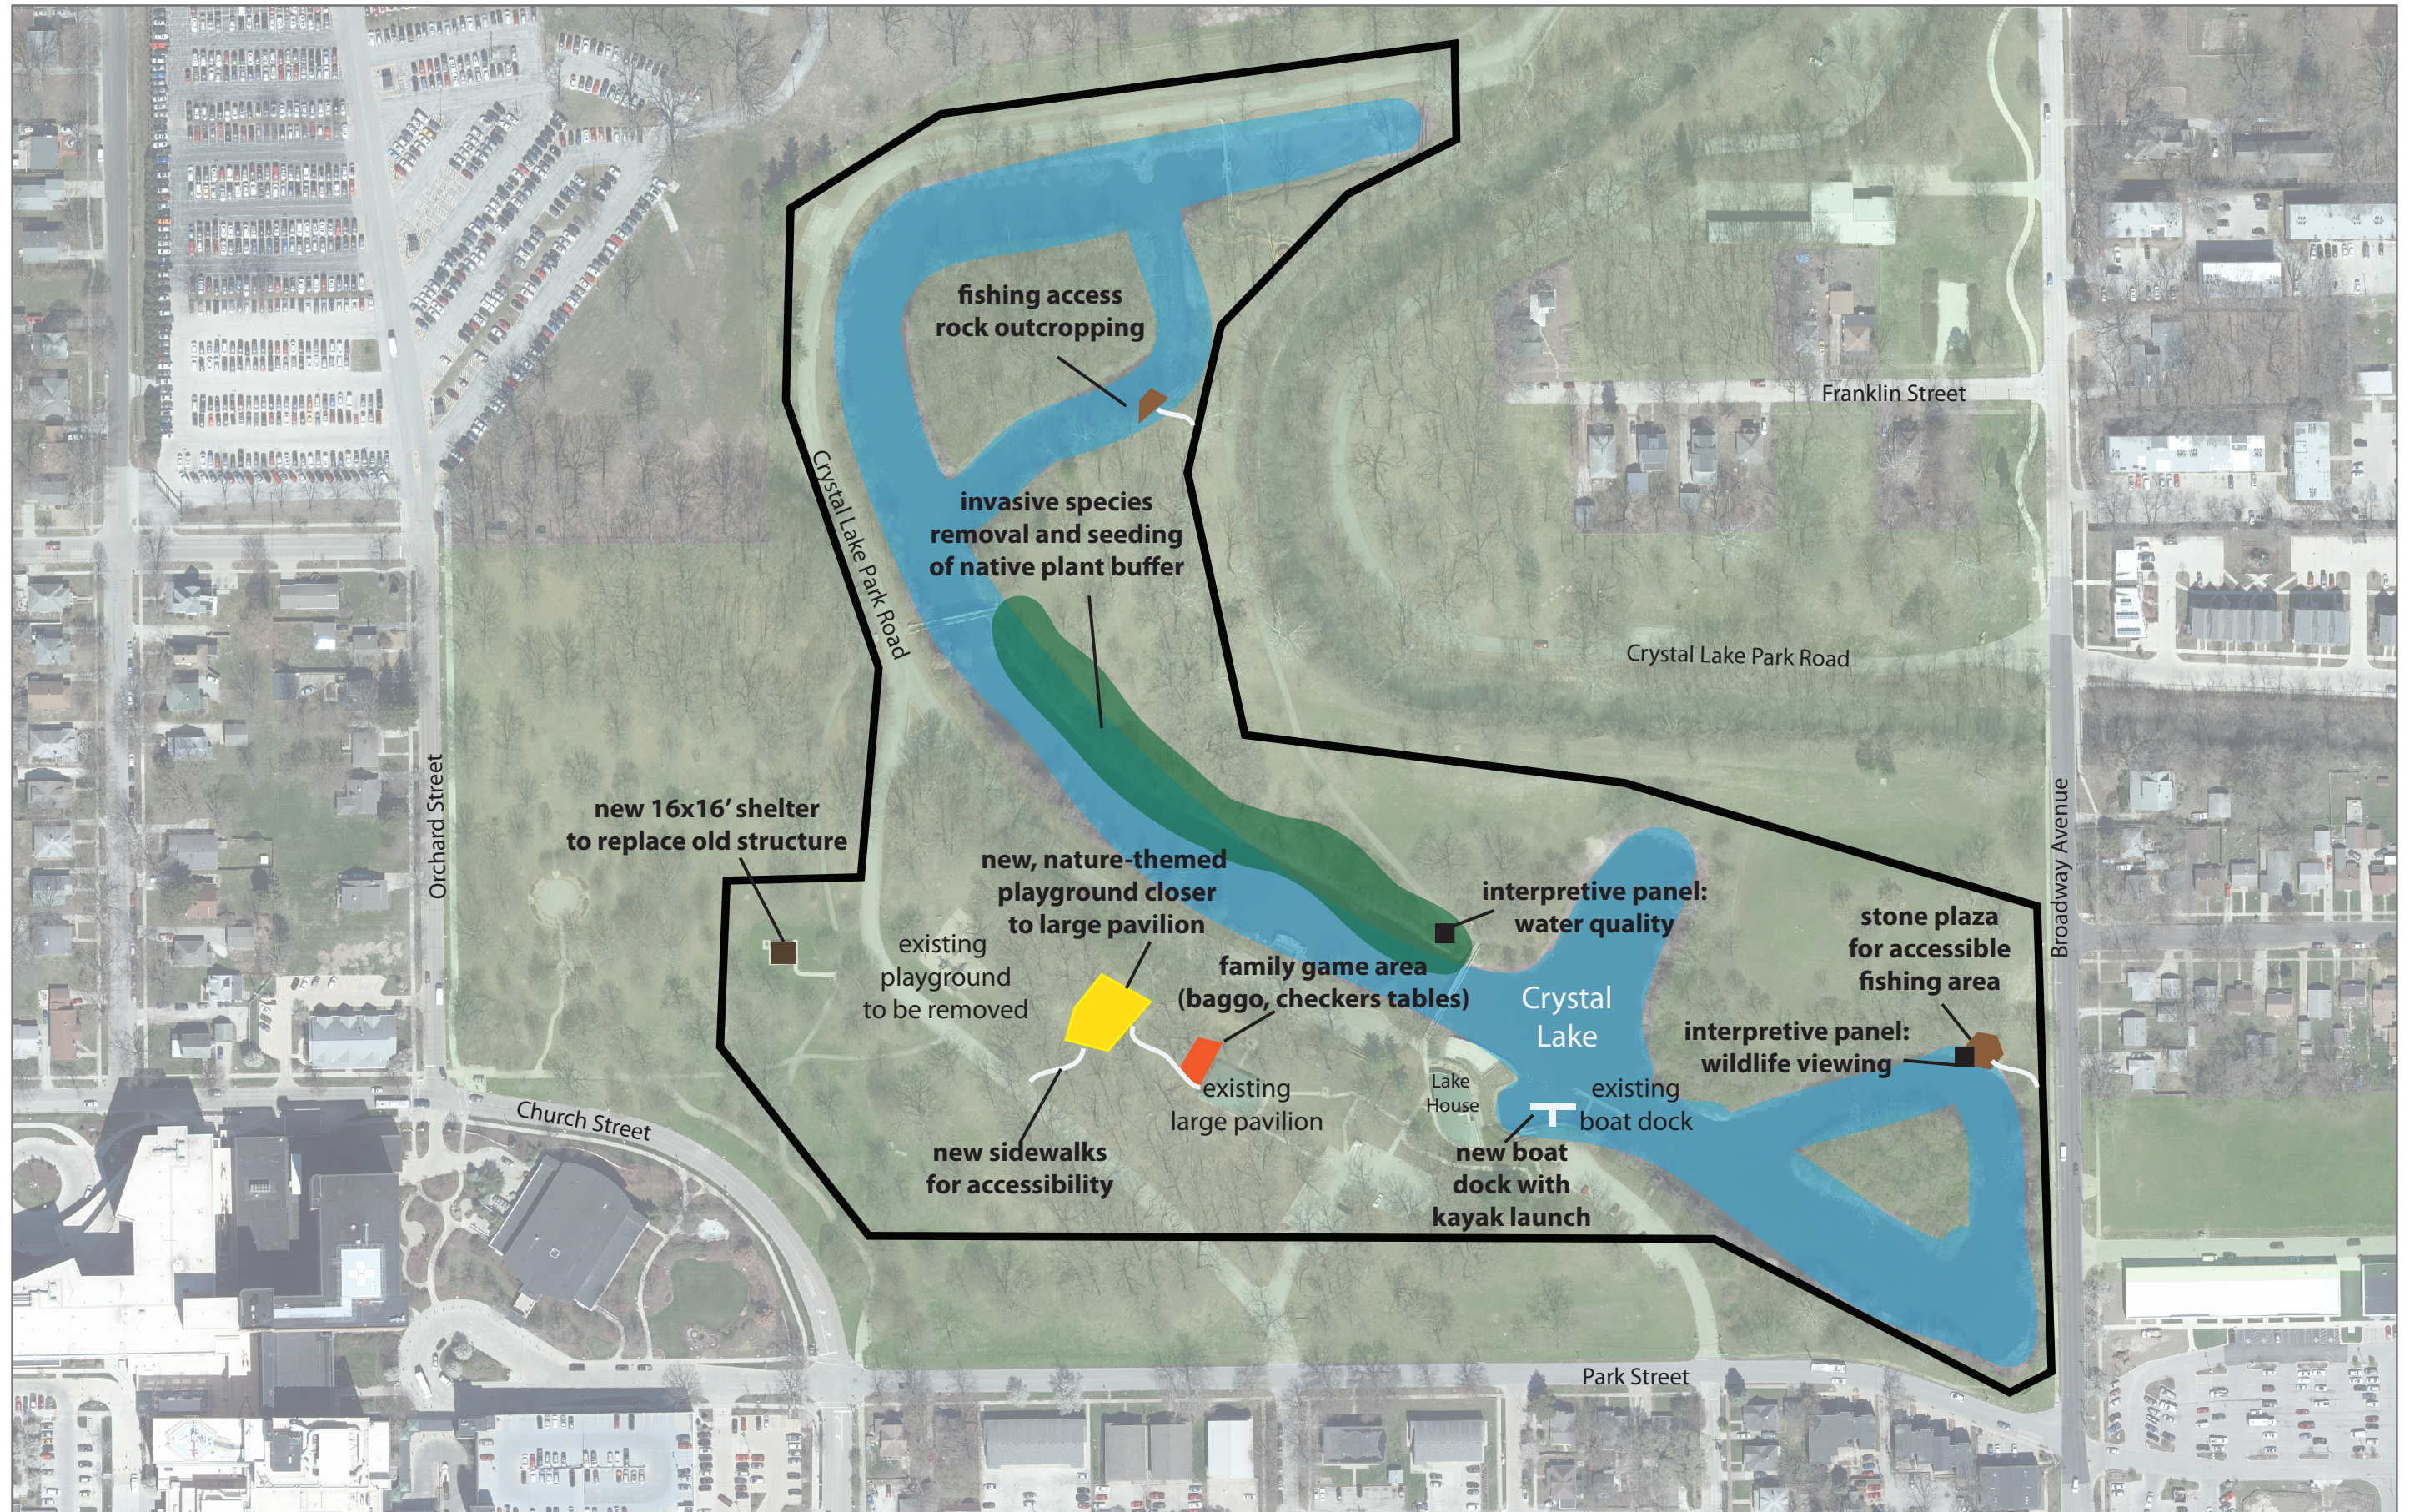

Crystal Lake Rehabilitation Project

Urbana Park District

September 19, 2018
Source: CCGIS
Author: KAD